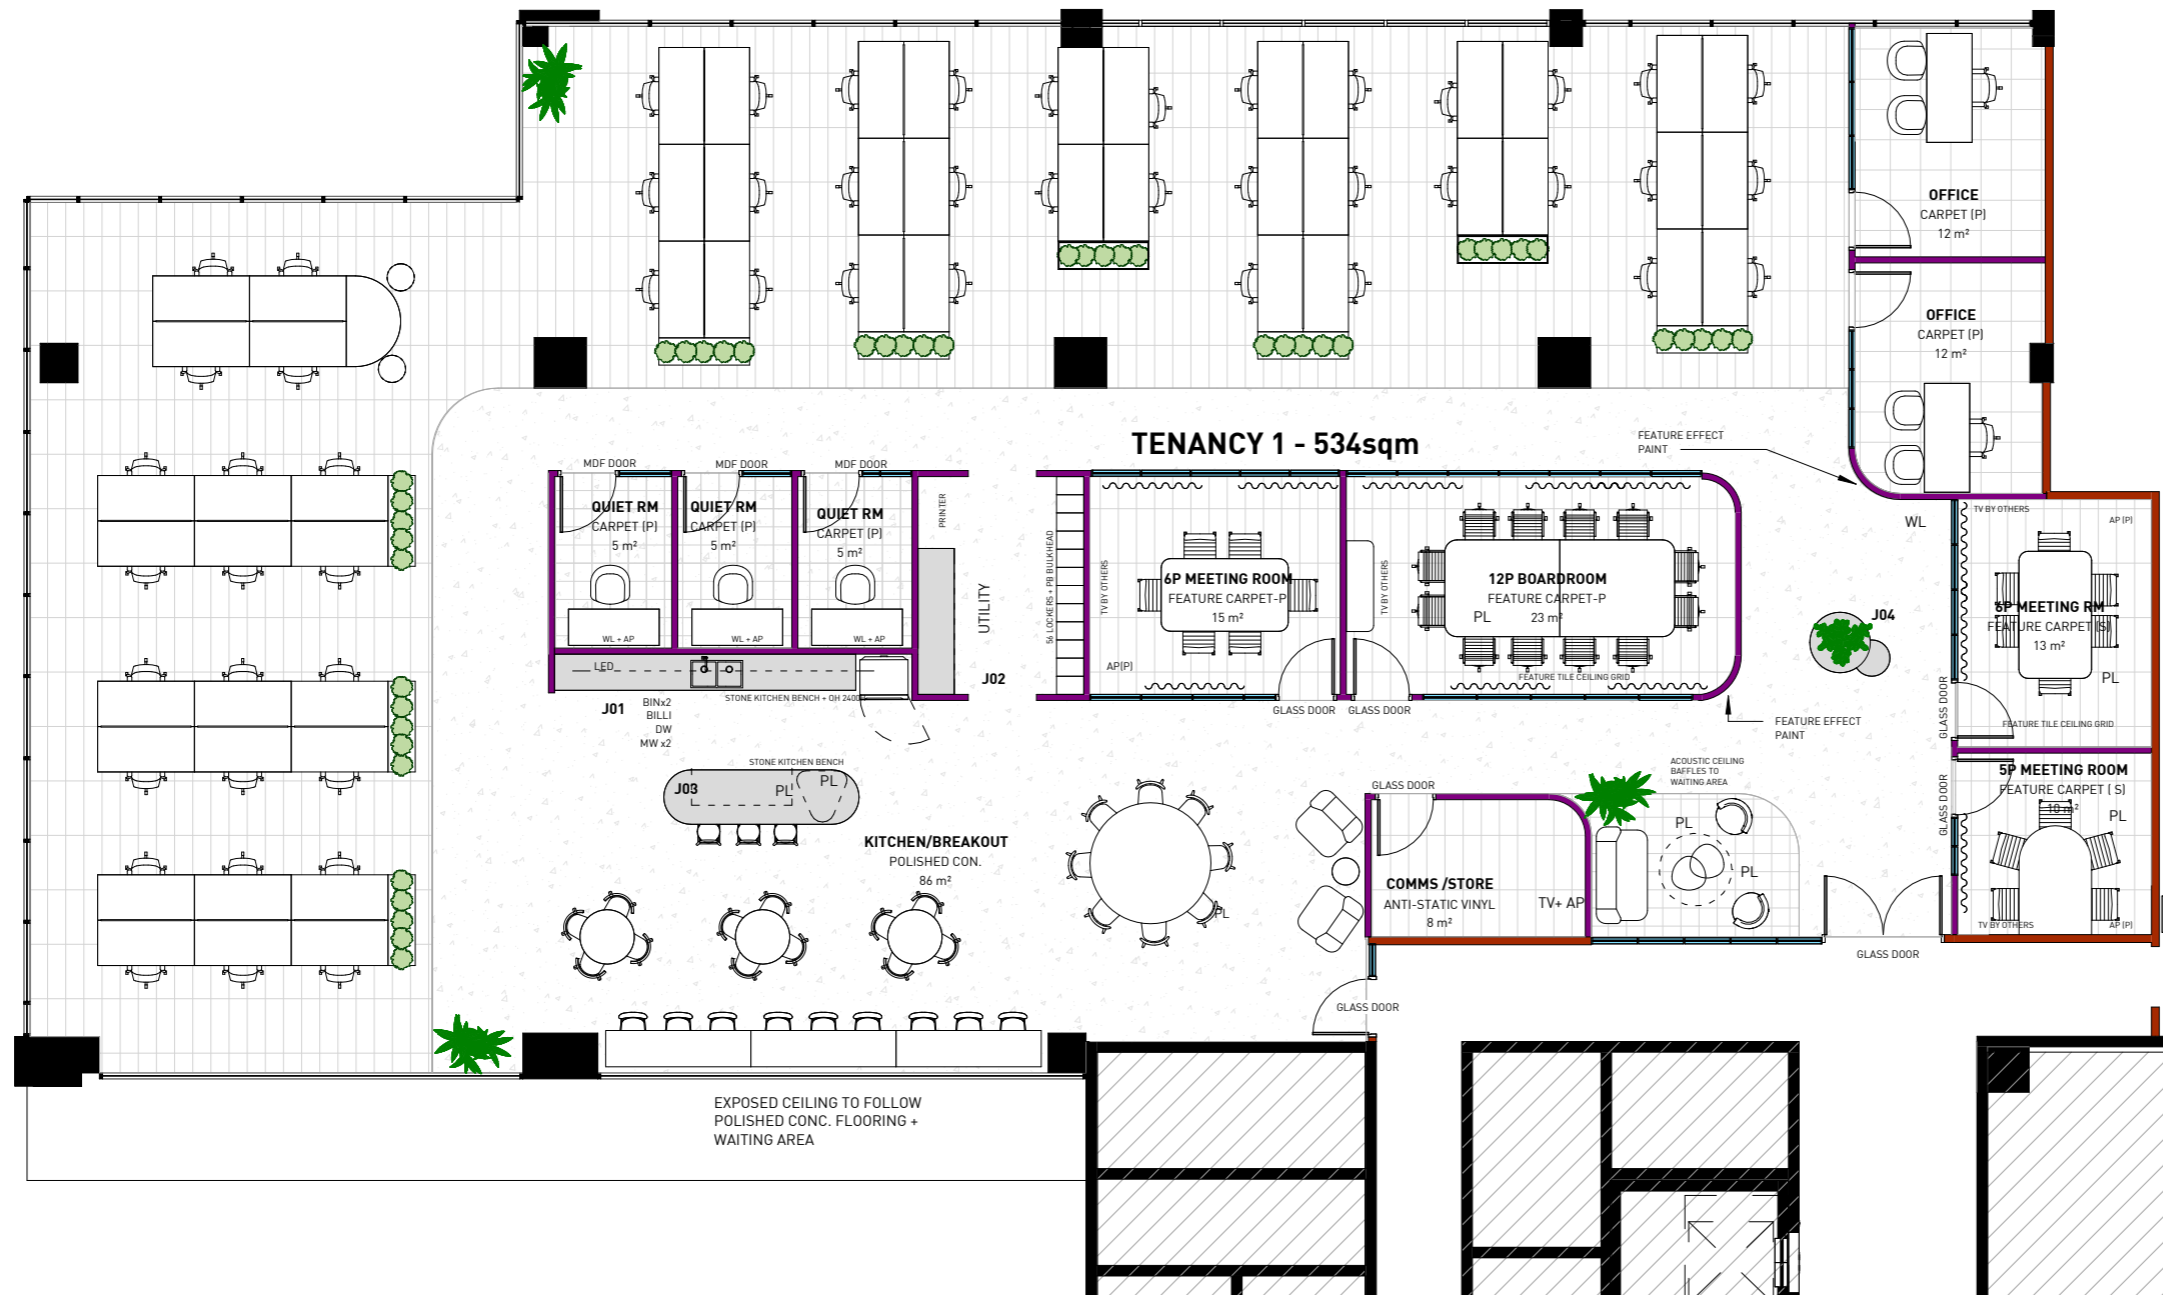

concept.
PEOPLE-POWERED WORKSPACES

Level 11
**Coastal Vein +
Saltbush**

Level 11, 100 Pacific Highway,
North Sydney 2060

Level 11.

Layout Plan

Tenancy 1

Approx Area	Density
534m ²	1:10
Accommodation Legend	
Room	Quantity
5P Meeting Room	1
6P Meeting Room	2
12P Boardroom	1
Quiet Room	3
Office	2
Waiting Area	1
Utilities	1
Comms Room	1
Kitchen/ Breakout Area	1
Workstations	54

Tenancy 2

Approx Area	Density
585m ²	1:11.3
Accommodation Legend	
Room	Quantity
4P Meeting Room	2
6P Meeting Room	1
10P Meeting Room	1
14P Boardroom	1
Quiet Room	2
Waiting Area	1
Utilities	1
Collaboration Area	4
Kitchen/ Breakout Area	1
Office	2
Comms Room	1
Workstations	52

Level 11.

Axonometric

Level 11 | Tenancy 1.

Layout Plan

Tenancy 1

Approx Area	Density
534m ²	1:10
Accommodation Legend	
Room	Quantity
5P Meeting Room	1
6P Meeting Room	2
12P Boardroom	1
Quiet Room	3
Office	2
Waiting Area	1
Utilities	1
Comms Room	1
Kitchen/ Breakout Area	1
Workstations	54

Level 11 | Coastal Vein.

Moodboard

Level 11 | Coastal Vein.

Materiality

Level 11 | Tenancy 2.

Layout Plan

Tenancy 2

Approx Area	Density
585m ²	1:11.3
Accommodation Legend	
Room	Quantity
4P Meeting Room	2
6P Meeting Room	1
10P Meeting Room	1
14P Boardroom	1
Quiet Room	2
Waiting Area	1
Utilities	1
Collaboration Area	4
Kitchen/ Breakout Area	1
Office	2
Comms Room	1
Workstations	52