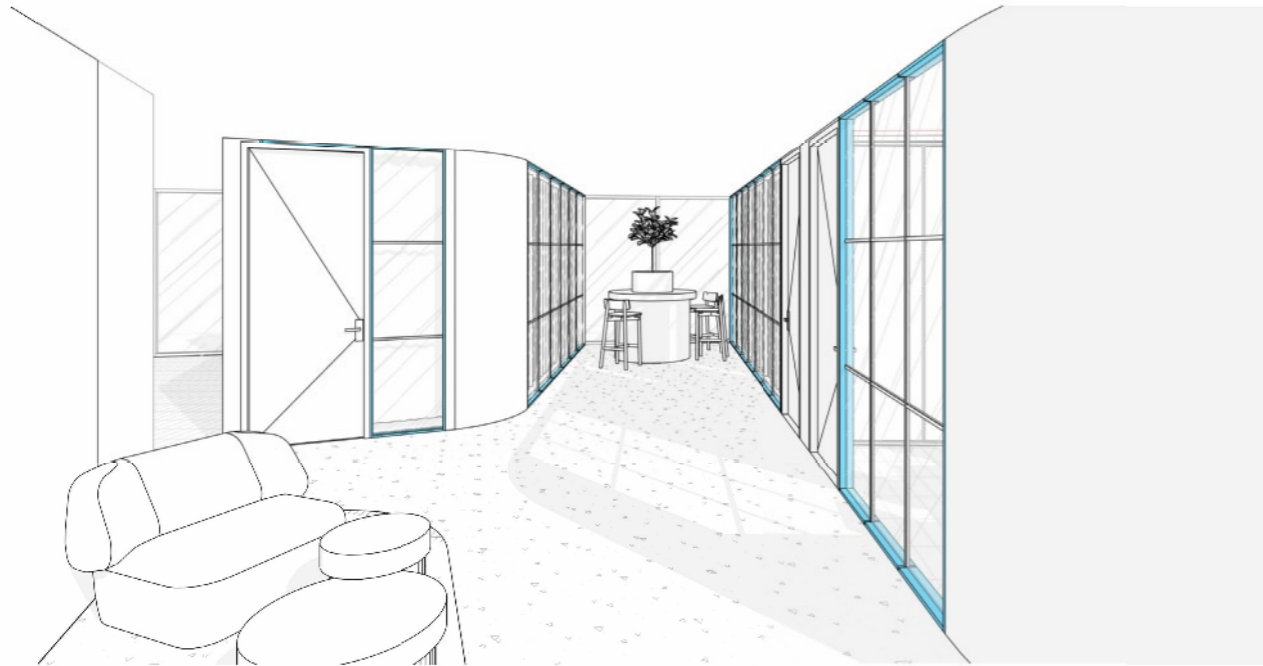

Level 11 | Coastal Vein.

Moodboard

Level 11 | Coastal Vein.

Materiality

Level 11 | Tenancy 2.

Layout Plan

Tenancy 2

Approx Area	Density
585m ²	1:11.3
Accommodation Legend	
Room	Quantity
4P Meeting Room	2
6P Meeting Room	1
10P Meeting Room	1
14P Boardroom	1
Quiet Room	2
Waiting Area	1
Utilities	1
Collaboration Area	4
Kitchen/ Breakout Area	1
Office	2
Comms Room	1
Workstations	52

Level 11 | Tenancy 2.

Indicative Entry Perspectives

Level 11 | Saltbush.

Inspired by...

A warmer, greener interpretation of the coastal landscape, infused with olive and eucalyptus tones and grounded in natural textures. Soft timbers, organic weaves, and relaxed, matte finishes evoke a sense of calm ease, while the muted green palette brings a grounded, welcoming warmth. Subtle tonal layering enhances the connection to nature, creating a calming environment inspired by the quiet resilience of the Australian saltbush.