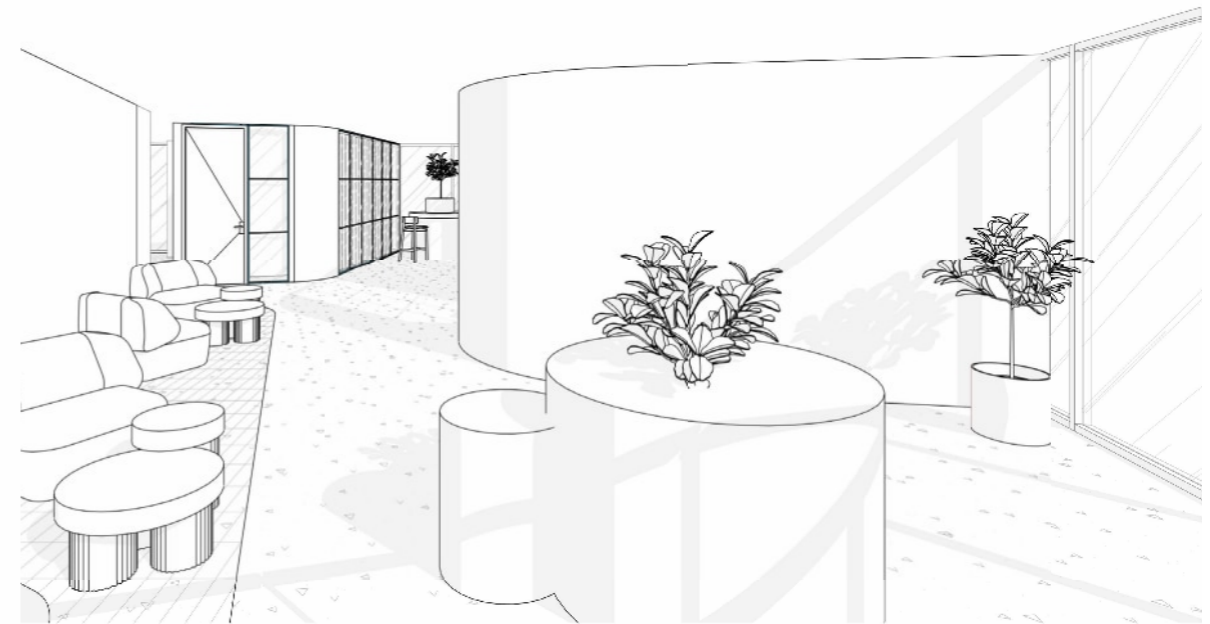

Level 11 | Coastal Vein.

Moodboard

Level 11 | Coastal Vein.

Materiality

Level 11 | Tenancy 2.

Layout Plan

Tenancy 2

Approx Area	Density
585m ²	1:11.3
Accommodation Legend	
Room	Quantity
4P Meeting Room	2
6P Meeting Room	1
10P Meeting Room	1
14P Boardroom	1
Quiet Room	2
Waiting Area	1
Utilities	1
Collaboration Area	4
Kitchen/ Breakout Area	1
Office	2
Comms Room	1
Workstations	52

Level 11 | Tenancy 2.

Indicative Entry Perspectives

Level 11 | Saltbush.

Inspired by...

A warmer, greener interpretation of the coastal landscape, infused with olive and eucalyptus tones and grounded in natural textures. Soft timbers, organic weaves, and relaxed, matte finishes evoke a sense of calm ease, while the muted green palette brings a grounded, welcoming warmth. Subtle tonal layering enhances the connection to nature, creating a calming environment inspired by the quiet resilience of the Australian saltbush.