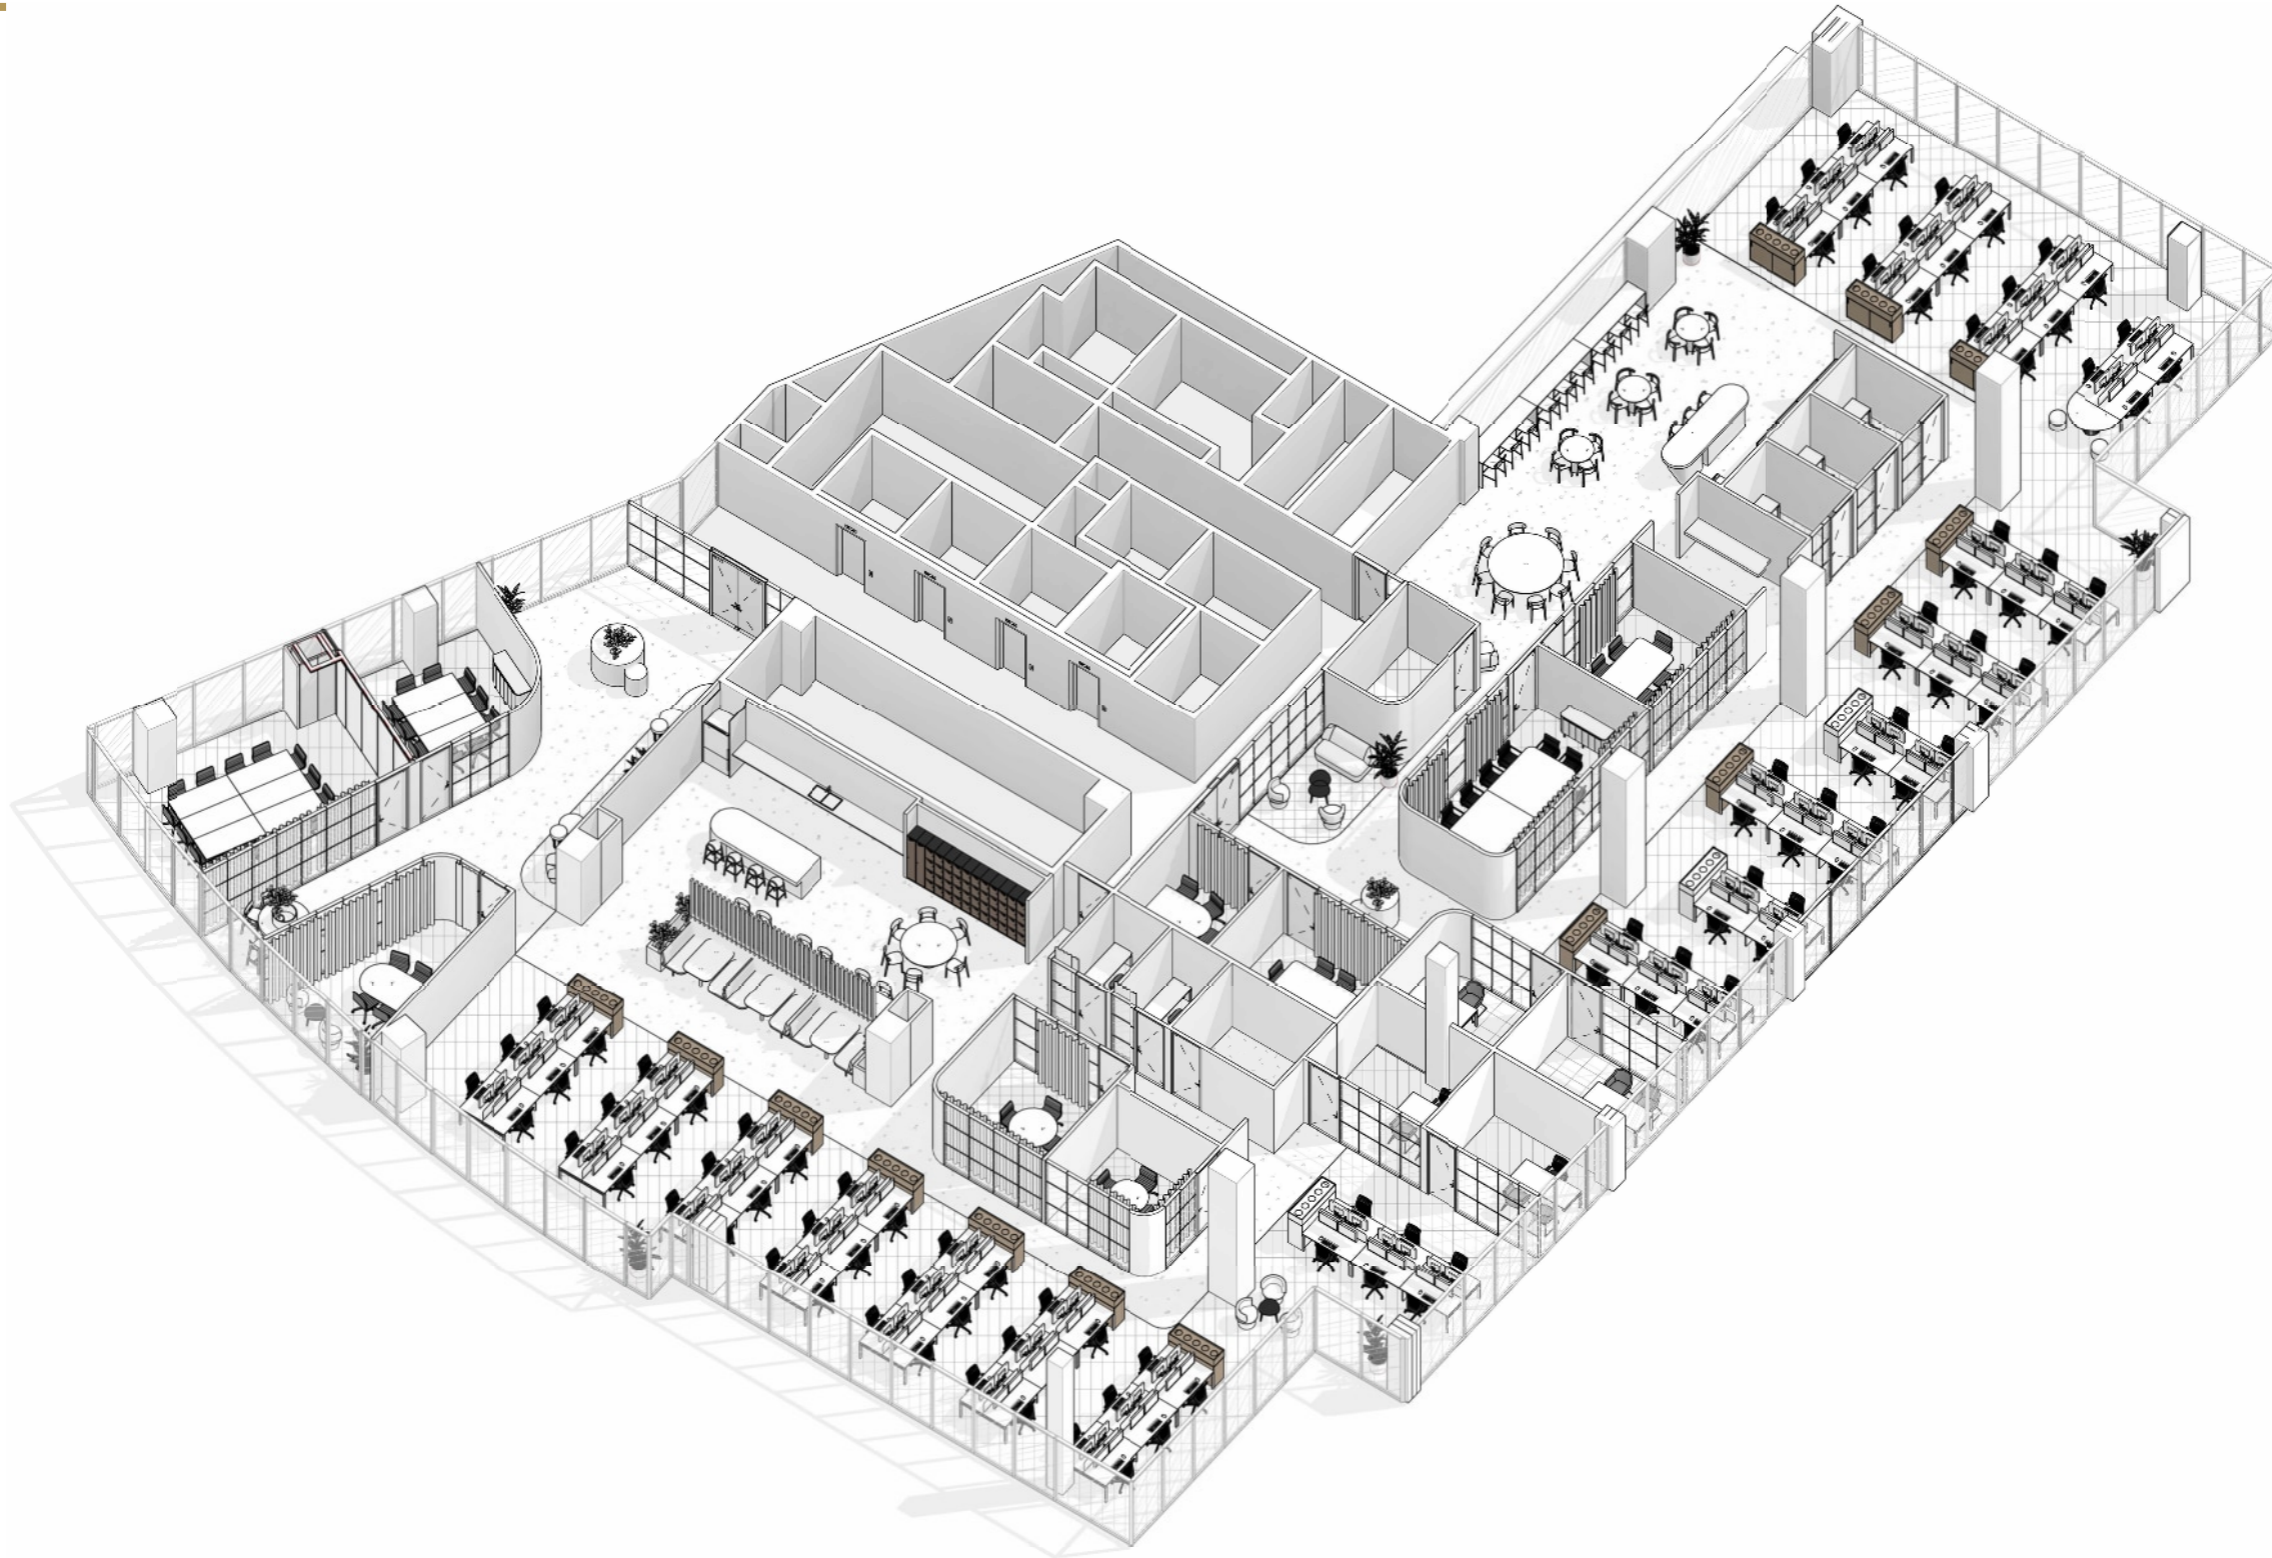

concept.
PEOPLE-POWERED WORKSPACES

Level 11
**Coastal Vein +
Saltbush**

Level 11, 100 Pacific Highway,
North Sydney 2060

Level 11.

Layout Plan

Tenancy 1

Approx Area	Density
534m ²	1:10
Accommodation Legend	
Room	Quantity
5P Meeting Room	1
6P Meeting Room	2
12P Boardroom	1
Quiet Room	3
Office	2
Waiting Area	1
Utilities	1
Comms Room	1
Kitchen/ Breakout Area	1
Workstations	54

Tenancy 2

Approx Area	Density
585m ²	1:11.3
Accommodation Legend	
Room	Quantity
4P Meeting Room	2
6P Meeting Room	1
10P Meeting Room	1
14P Boardroom	1
Quiet Room	2
Waiting Area	1
Utilities	1
Collaboration Area	4
Kitchen/ Breakout Area	1
Office	2
Comms Room	1
Workstations	52

Level 11.

Axonometric

Level 11 | Tenancy 1.

Layout Plan

Tenancy 1

Approx Area	Density
534m ²	1:10
Accommodation Legend	
Room	Quantity
5P Meeting Room	1
6P Meeting Room	2
12P Boardroom	1
Quiet Room	3
Office	2
Waiting Area	1
Utilities	1
Comms Room	1
Kitchen/ Breakout Area	1
Workstations	54

Level 11 | Coastal Vein.

Moodboard

Level 11 | Coastal Vein.

Materiality

Level 11 | Tenancy 2.

Layout Plan

Tenancy 2

Approx Area	Density
585m ²	1:11.3
Accommodation Legend	
Room	Quantity
4P Meeting Room	2
6P Meeting Room	1
10P Meeting Room	1
14P Boardroom	1
Quiet Room	2
Waiting Area	1
Utilities	1
Collaboration Area	4
Kitchen/ Breakout Area	1
Office	2
Comms Room	1
Workstations	52